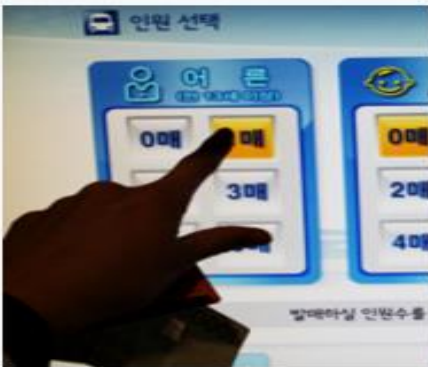

How to purchase a transportation card for the All Stop Train

1. All Stop Train ticket vending machine

2. Language service (English, Japanese, Chinese)

3. Destination station selection

4. Adults/Children selection and number of tickets needed

5. Insert cash

6. Receive ticket

7. Scan the ticket

8. Board the All Stop Train

3) From Incheon International Airport to Seo-Gu Office Station,

1. Take airport railroad.

2. Exit at Geomam Station and transfer to ★ Incheon line2 for Seo-Gu office Station