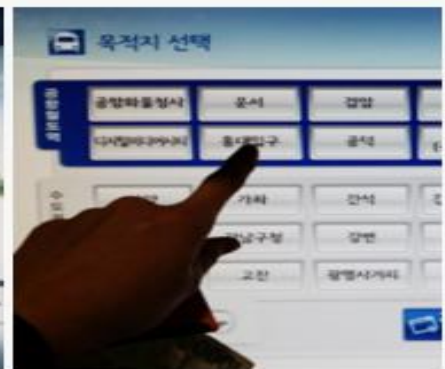

-----Direction-----

1) At the Incheon International airport, please find a direction to the subway station (RAILROAD)

2) At the subway station (RAILROAD), purchase a ticket to Seo-Gu Office Station (Incheon line 2)

How to purchase a transportation card for the All Stop Train

1. All Stop Train ticket vending machine

2. Language service (English, Japanese, Chinese)

3. Destination station selection

4. Adults/Children selection and number of tickets needed