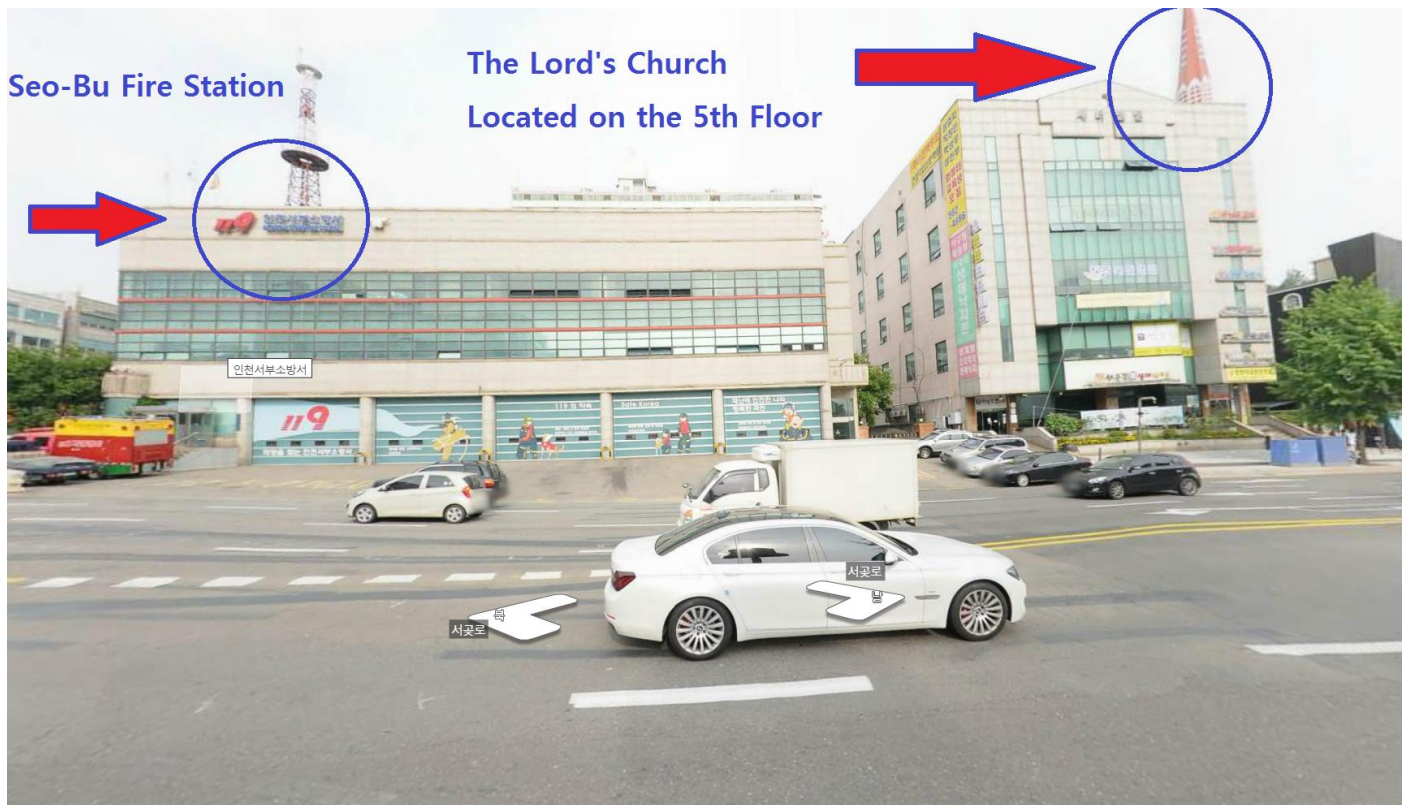

God bless you

Baptizing fire

The Lord's Church of Korea