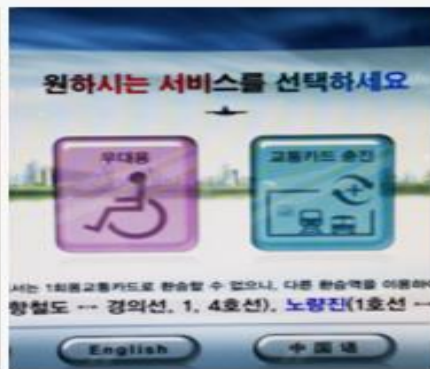

-----Direction-----

1) At the Incheon International airport, please find a direction to the subway station (RAILROAD)

2) At the subway station (RAILROAD), purchase a ticket to Seo-Gu Office Station (Incheon line 2)

How to purchase a transportation card for the All Stop Train

1. All Stop Train ticket vending machine

2. Language service (English, Japanese, Chinese)

3. Destination station selection

4. Adults/Children selection and number of tickets needed