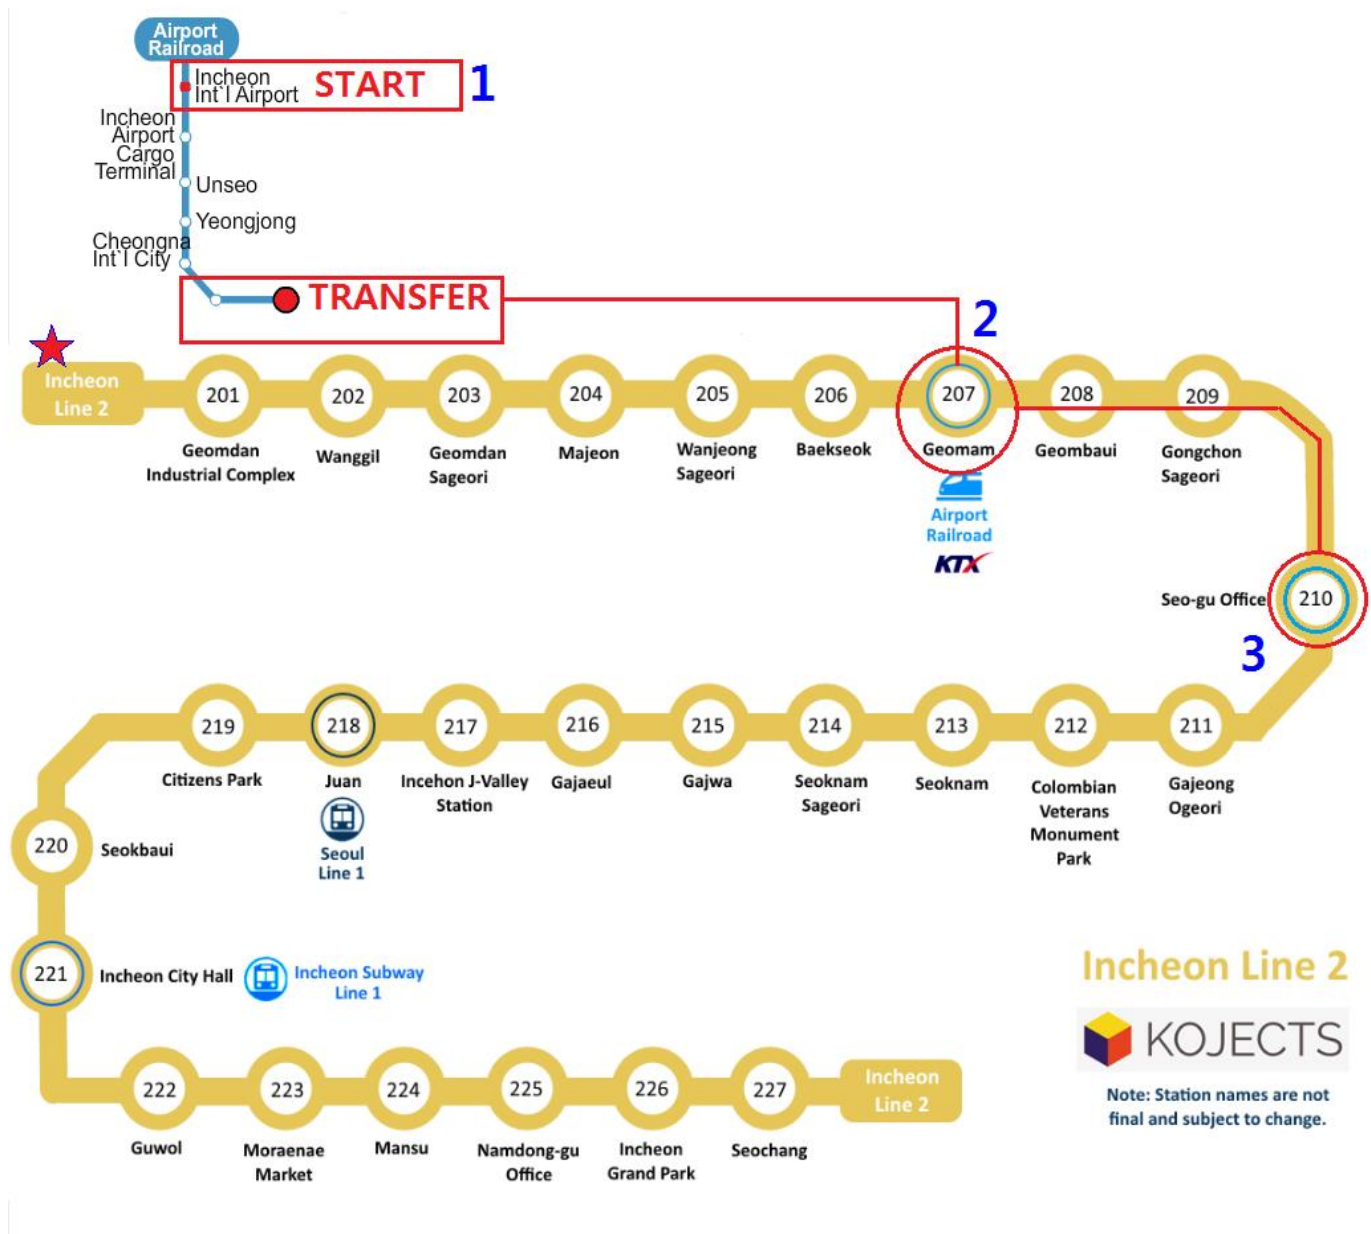

-----Direction-----

1) At the Incheon International airport, please find a direction to the subway station (RAILROAD)

2) At the subway station (RAILROAD), purchase a ticket to Seo-Gu Office Station (Incheon line 2)

How to purchase a transportation card for the All Stop Train

1. All Stop Train ticket vending machine

2. Language service (English, Japanese, Chinese)

3. Destination station selection

4. Adults/Children selection and number of tickets needed

5. Insert cash

6. Receive ticket

7. Scan the ticket

8. Board the All Stop Train

3) From Incheon International Airport to Seo-Gu Office Station,

1. Take airport railroad.

2. Exit at Geomam Station and transfer to ★ Incheon line2 for Seo-Gu office Station

3. Exit at Seo-Gu office Station as your final destination.

4) Arriving at the Seo- Gu Office Station, Follow the direction below.

Continue to walk for 3 Minutes as directed and find our Church building with a Red Cross on Top